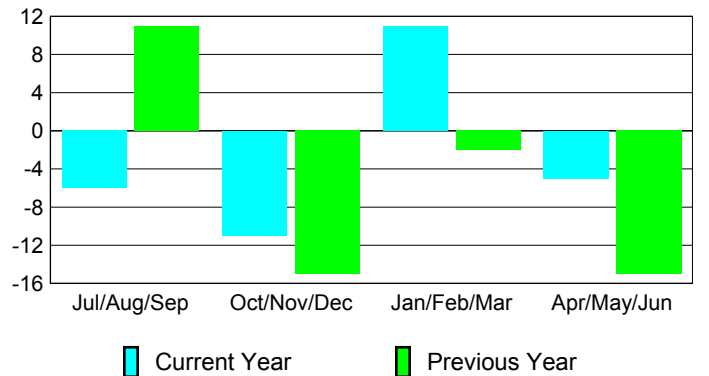

Membership Results
2009-2010

Membership
2008-2009

| Month | Net Memb Goal | Actual New Memb | Actual Dropped Memb | Gain/Loss of Memb | Gain/Loss of Memb |
|---------------|---------------|-----------------|---------------------|-------------------|-------------------|
| Jul/Aug/Sep | -15 | 13 | -19 | -6 | 11 |
| Oct/Nov/Dec | 40 | 14 | -25 | -11 | -15 |
| Jan/Feb/Mar | 0 | 25 | -14 | 11 | -2 |
| Apr/May/Jun | 0 | 18 | -23 | -5 | -15 |
| Totals | 25 | 70 | -81 | -11 | -21 |

Membership Results 2009-2010

Goal, New, Dropped, Gain/Loss

Comparison of Membership Gain/Loss

Current Year Compared to the Previous Year

Gender Comparison 2009-2010