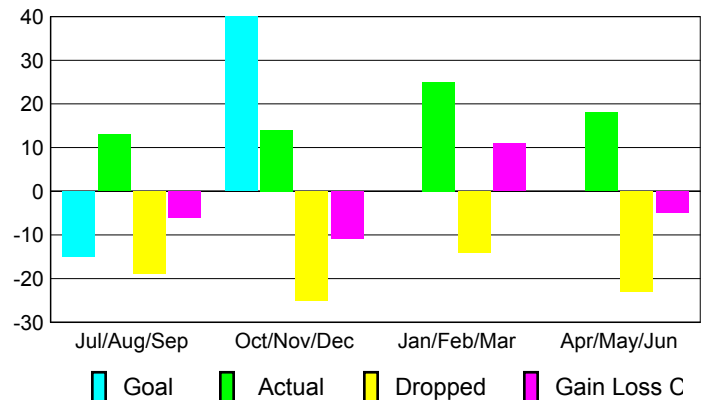

Membership Results 2009-2010

Goal, New, Dropped, Gain/Loss